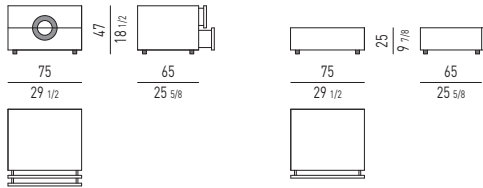

CONTENITORI VERTICALI VERTICAL SIDEBOARDS

CONTENITORE 4 ANTE 4 DOORS CABINET

CASSETTIERA VERTICALE VERTICAL CHEST OF DRAWERS

Minotti

CASSETTIERE | CHEST OF DRAWERS

COMODINI | NIGHTSTANDS

CONTENITORI CON CASSETTI "SINGOL" "SINGOL" CABINETS WITH DRAWERS

CM 225X55 H68
INCHES 88^{5/8}X21^{5/8} H26^{3/4}

CM 130X55 H142
INCHES 51^{1/4}X21^{5/8} H55^{7/8}

CM 50X45 H213
INCHES 19^{5/8}X17^{3/4} H83^{7/8}

CM 75X45 H43
INCHES 29^{1/2}X17^{3/4} H16^{7/8}

CM 120X55 H57
INCHES 47^{1/4}X21^{5/8} H22^{1/2}