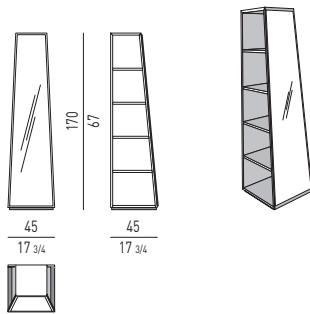

CONTENITORI VERTICALI VERTICAL SIDEBOARDS

CONTENITORE 4 ANTE 4 DOORS CABINET

CASSETTIERA VERTICALE VERTICAL CHEST OF DRAWERS

Minotti

CASSETTIERE | CHEST OF DRAWERS

COMODINI | NIGHTSTANDS

CONTENITORI CON CASSETTI "SINGOL" "SINGOL" CABINETS WITH DRAWERS

CONTENITORI A GIORNO "SINGOL" "SINGOL" FRONT CABINETS

CONTENITORI CON ANTA "SINGOL" "SINGLE" CABINETS WITH DOOR

LIBRERIA SPECCHIO | MIRROR BOOKCASE

ELEMENTI ARCHIPENKO | ARCHIPENKO ELEMENTS

CM 150X55 H68
INCHES 59X21^{5/8} H26^{3/4}

CM 225X55 H68
INCHES 88^{5/8}X21^{5/8} H26^{3/4}

CM 130X55 H142
INCHES 51^{1/4}X21^{5/8} H55^{7/8}

CM 50X45 H213
INCHES 19^{5/8}X17^{3/4} H83^{7/8}

CM 75X45 H43
INCHES 29^{1/2}X17^{3/4} H16^{7/8}

CM 120X55 H57
INCHES 47^{1/4}X21^{5/8} H22^{1/2}