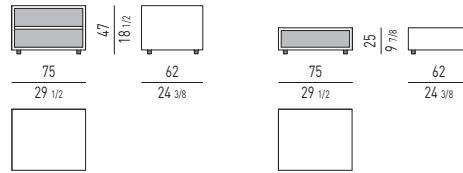

CONTENITORI A GIORNO "SINGOL" "SINGOL" FRONT CABINETS