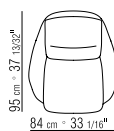

UPHOLSTERY REMOVABLE FABRIC OR LEATHER COVERS.

24821

51 cm - 20 3/8"
43 cm - 16 15/16"

24822

51 cm - 20 3/8"
43 cm - 16 15/16"

24850

1" 7/8"

24899