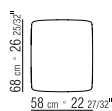

UPHOLSTERY REMOVABLE FABRIC OR LEATHER COVERS.

24821

51 cm - 20 3/8"
43 cm - 16 15/16"

24822

51 cm - 20 3/8"
43 cm - 16 15/16"

24850

1" 7/8"

24899