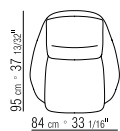

UPHOLSTERY REMOVABLE FABRIC OR LEATHER COVERS.

24821

51 cm - 20 3/8"
43 cm - 16 15/16"

24822

51 cm - 20 3/8"
43 cm - 16 15/16"

24850

1" 7/8"

24899