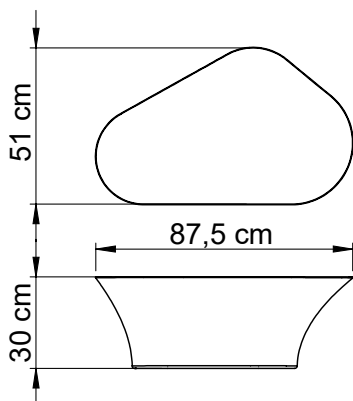

fact sheet

Coffee table Oval marble look

530-010-004 marble look black

It looks like marble, it feels like marble and it could very well be marble...but it's not. It's lighter in weight, and lesser in price. The table's refined marble-look, oval shape and minimalist base make it an easy fit for a range of décors.

Spare parts

No

Packaging

Packed in one carton box 5ply.

94 x 57,5 x 37,5 cm

Made-to-order

Other colors or finishes are made-to-order against a minimum order quantity of 50 pieces.

Please contact your account manager for a specific custom-made request.